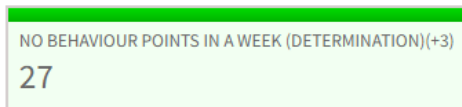

[See more attendance information](#)

Summary of behaviour and achievement

Behaviour

Summary from 01/08/2021 to date

Good classwork (PROFESSIONALISM)(+1)

Positive attitude

No behaviour points in a week (DETERMINATION)(+3)