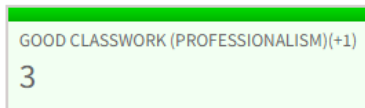

Summary of behaviour and achievement

Behaviour

Summary from 01/08/2021 to date

Good classwork (PROFESSIONALISM)(+1)

Positive attitude