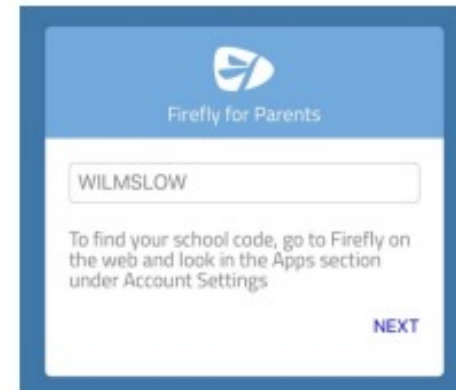

Activate account

Log in

Or log in with

Internal login (Firefly)

Students and Staff

firefly

- Enter the email address school holds for you, press **Activate account** and an activation email is sent to you.
- Open the email (check your junk folder if you can't see it) and select **Activate account**
- Choose a password
- **Activate account**

Using the app

If you prefer you can use the firefly app

1. Search for and download 'Firefly for parents' from your app store
2. Tap the icon to get the app
3. Enter the school code:
WILMSLOW

(you can also register for the first time on the app, using the instructions given for the website)