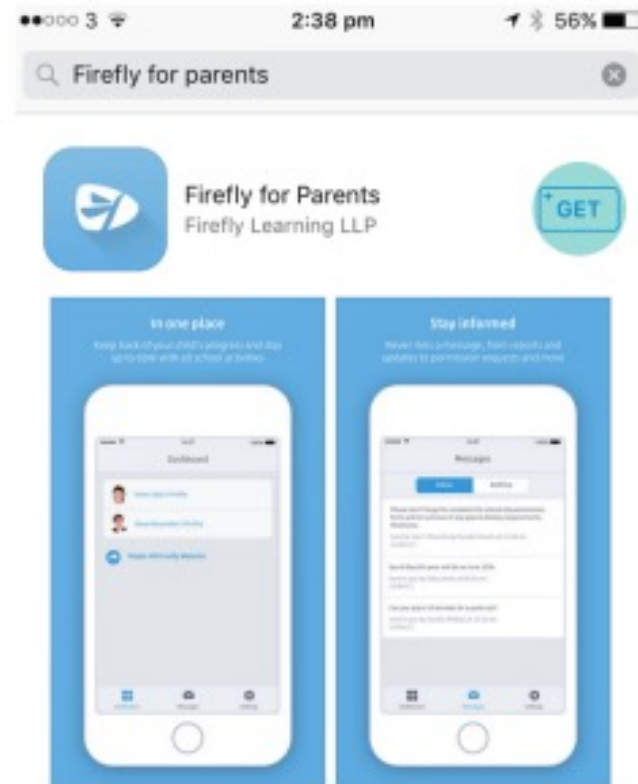

Activate account

Log in

Or log in with

Internal login (Firefly)

Students and Staff

firefly

- Enter the email address school holds for you, press **Activate account** and an activation email is sent to you.
- Open the email (check your junk folder if you can't see it) and select **Activate account**
- Choose a password
- **Activate account**

Using the app

If you prefer you can use the firefly app

1. Search for and download 'Firefly for parents' from your app store
2. Tap the icon to get the app
3. Enter the school code:
WILMSLOW

(you can also register for the first time on the app, using the instructions given for the website)

WHAT YOU CAN VIEW IN FIREFLY

Main dashboard

- The main dashboard contains links to useful sections within firefly.
- Select 'Your Child' to find out about your child's homework, behaviour and attendance (more about this next)