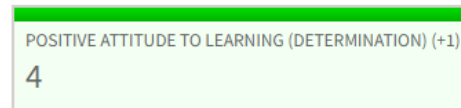

[See more attendance information](#)

Summary of behaviour and achievement

Behaviour

Summary from 01/08/2021 to date

Good classwork (PROFESSIONALISM)(+1)

Positive attitude

No behaviour points in a week (DETERMINATION)(+3)