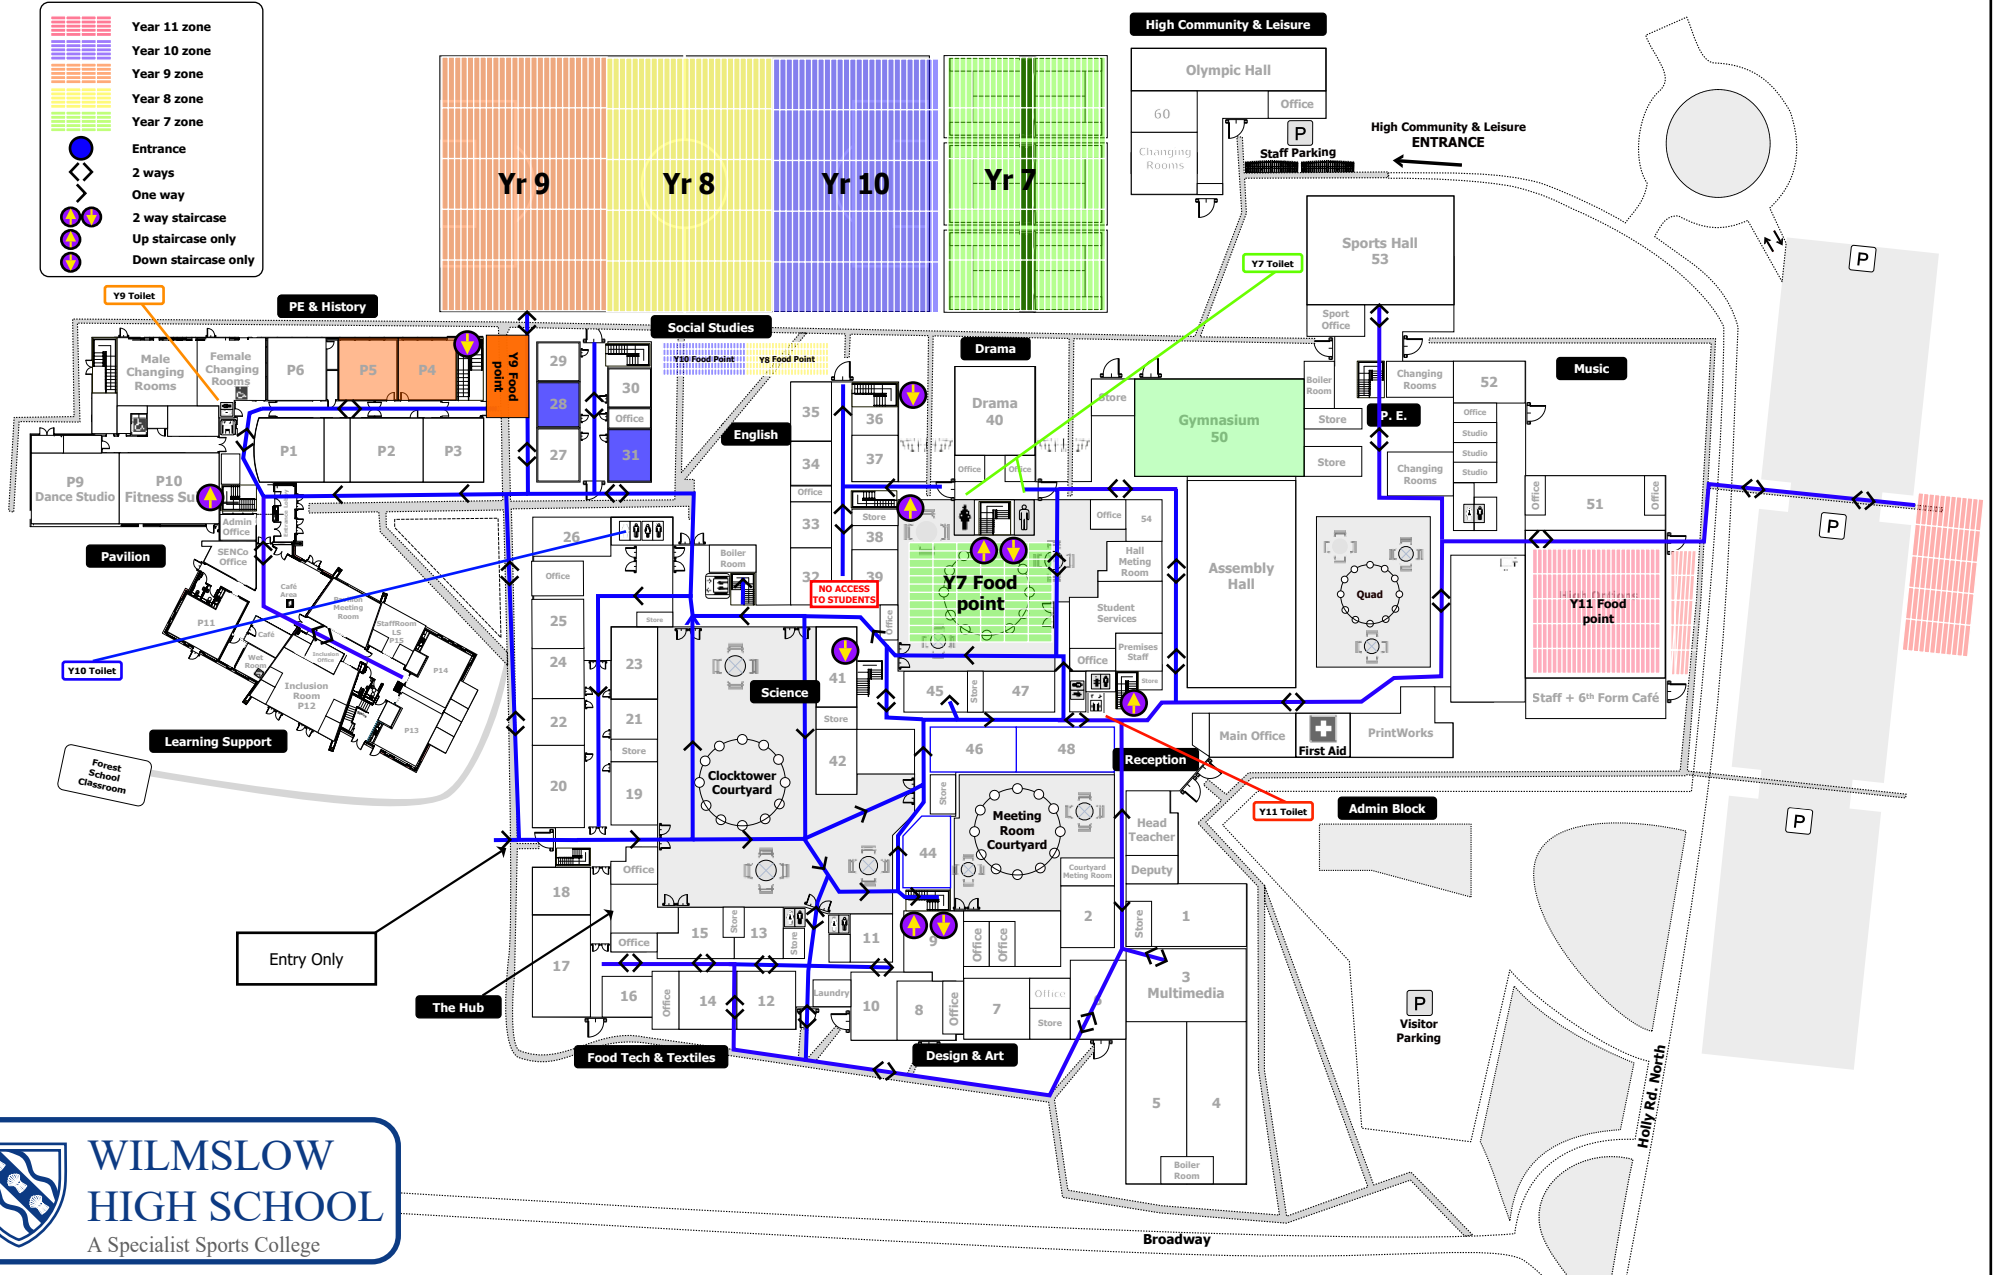

SCHOOL MOVEMENT MAP

KEYS

-  Year 11 zone
-  Year 10 zone
-  Year 9 zone
-  Year 8 zone
-  Year 7 zone
-  Entrance
-  2 ways
-  One way
-  2 way staircase
-  Up staircase only
-  Down staircase only

FIRST FLOOR

- KEYS**
- ⬆ Up staircase
 - ⬇ Down staircase
 - ⬆ ⬇ Two way staircase
 - <> 2 ways
 - > One way

SECOND FLOOR